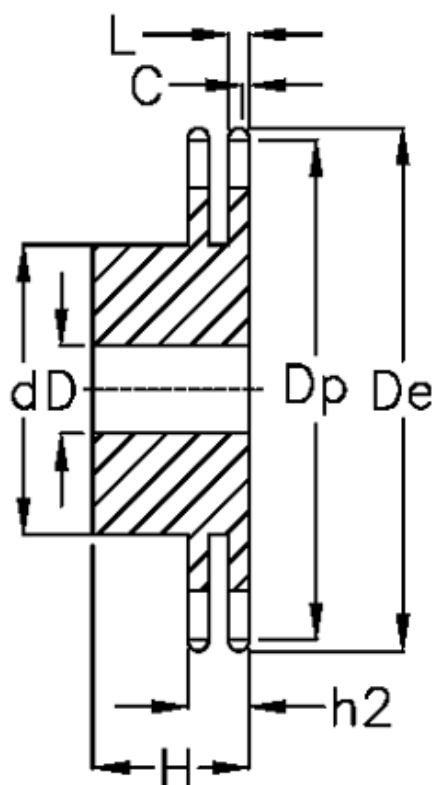

Article number: 616012007026

Description: Sprocket 12 B-2 Z=26 duplex
predrilled

Measures

C	= 2	h2	= 30.3
d	= 120	L	= 10.8
D	= 20±0,5	Number of teeth	= 26
De	= 165.9		
Dp	= 158.04		
For chain size	= 3/4" x 7/16"		
For chain type	= 12 B-2		
H	= 50		